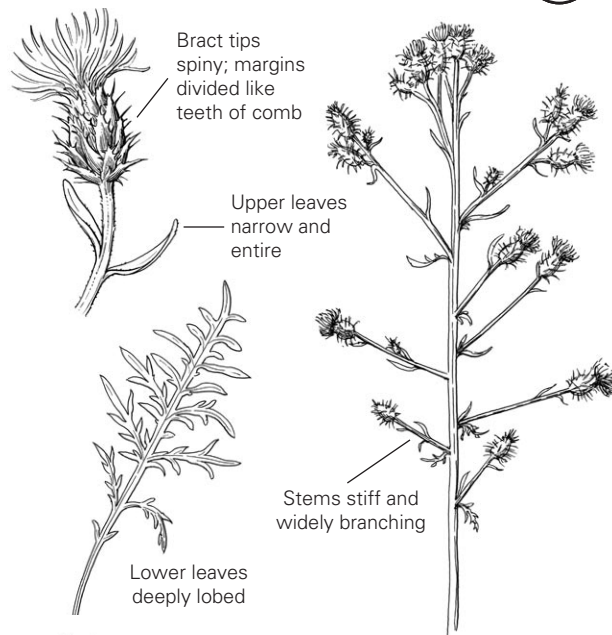

Donaldson

<b>Also Known As</b>	Tumble knapweed
<b>Origin</b>	Nonnative, invasive
<b>Habitat</b>	Roadsides, waste areas, dry rangelands, disturbed sites
<b>Life Cycle</b>	Annual to short-lived perennial
<b>Flowering Time</b>	June to August
<b>Management</b>	Minimize seed production; pull or dig plants several times per year and monitor for several years; herbicides are available
<b>Noxious Weed List</b>	Nevada-YES; California-YES, A-rated

- Height: 1 - 2.5 ft
- Stems: rough to touch
- Leaves: upper, entire; lower, deeply lobed
- Growth form: maintains bush shape; after frost, can break off and tumble
- Flower color: white to pale pink