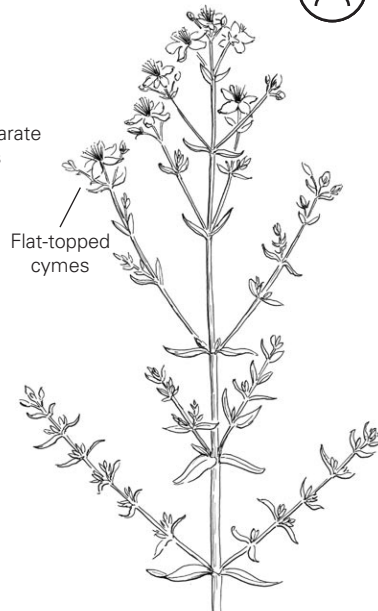

Blenneman

- Also Known As** St. John's Wort
- Origin** Nonnative, invasive
- Habitat** Pastures, meadows, roadsides, waste areas
- Life Cycle** Perennial
- Flowering Time** June to late September
- Management** Pull or dig repeatedly; chemicals are available
- Noxious Weed List** Nevada-YES; California-YES, C-rated

5 separate petals

Occasional tiny black dots at edges of petals

Flat-topped cymes

1 in

Transparent dots on leaves

- Height: 1 - 3+ ft
- Stems: erect with numerous rust-colored branches
- Branches: somewhat 2-ridged and woody at the base
- Leaves: elliptic to oblong, entire, opposite, sessile; not over 1 in long
- Flower color: yellow