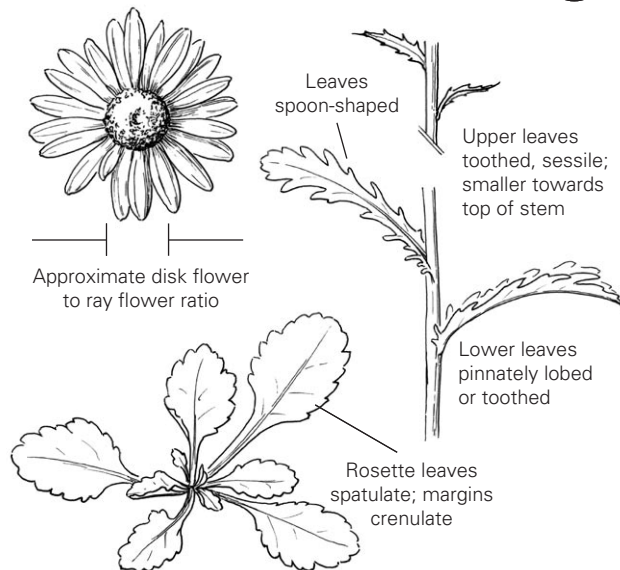

Also Known As	White daisy
Origin	Nonnative, invasive
Habitat	Meadows, roadsides, waste places, gardens
Life Cycle	Perennial
Flowering Time	June to August
Management	Pull or dig before seed production; herbicides are available
Noxious Weed List	Nevada-NO; California-NO

- Height: 0.8 - 2 ft
- Stems: smooth to slightly hairy
- Leaves: upper, toothed and sessile; lower, pinnately lobed or toothed
- Flowers: single flower heads grow at ends of branches; bracts are lined in black
- Flower color: white with yellow center