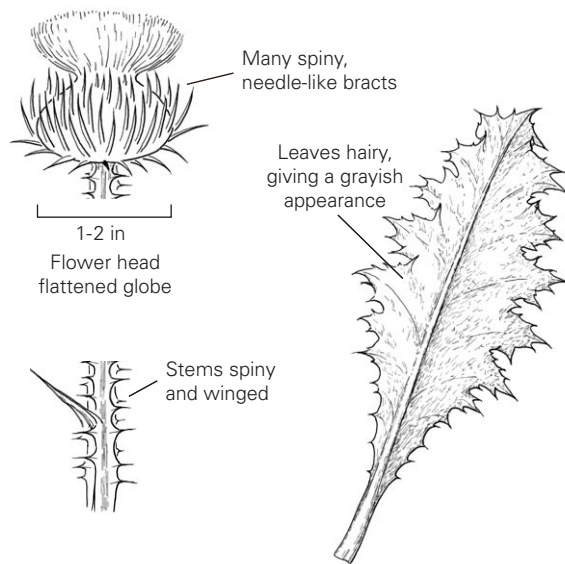

Also Known As	Winged thistle
Origin	Nonnative, invasive
Habitat	Waste areas, roadsides, disturbed soils
Life Cycle	Biennial; rarely annual
Flowering Time	Mid-July to fall
Management	Dig, removing top 2 inches of root; herbicides are available
Noxious Weed List	Nevada-YES; California-YES, A-rated

- Height: up to 10 ft, commonly 5+ ft (the tallest of the thistles)
- Stems: spiny, prominently winged
- Leaves: hairy and sessile
- Flowers: in groups of 2 or 3 on branched tips
- Flower color: purple