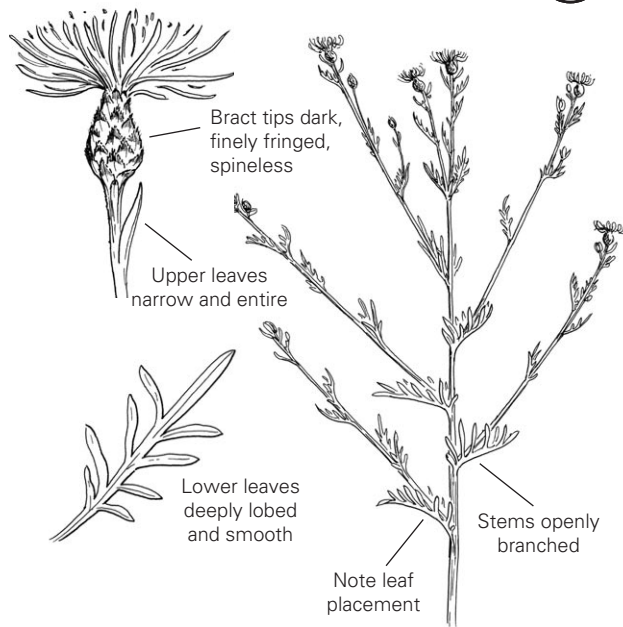

Donaldson

<b>Also Known As</b>	None
<b>Origin</b>	Nonnative, invasive
<b>Habitat</b>	Disturbed soil, rangelands, pastures, meadows, roadsides, areas with summer rainfall
<b>Life Cycle</b>	Perennial; sometimes biennial
<b>Flowering Time</b>	Early July to early September
<b>Management</b>	Minimize seed production by cutting or mowing; dig, removing top 2 - 6 in of root; herbicides are available
<b>Noxious Weed List</b>	Nevada-YES; California-YES, A-rated

- Height: 1 - 5 ft; generally closer to 3 ft
- Stems: erect and rough
- Leaves: upper, linear; lower, divided
- Growth form: tall with open branching
- Flower color: pink to purple