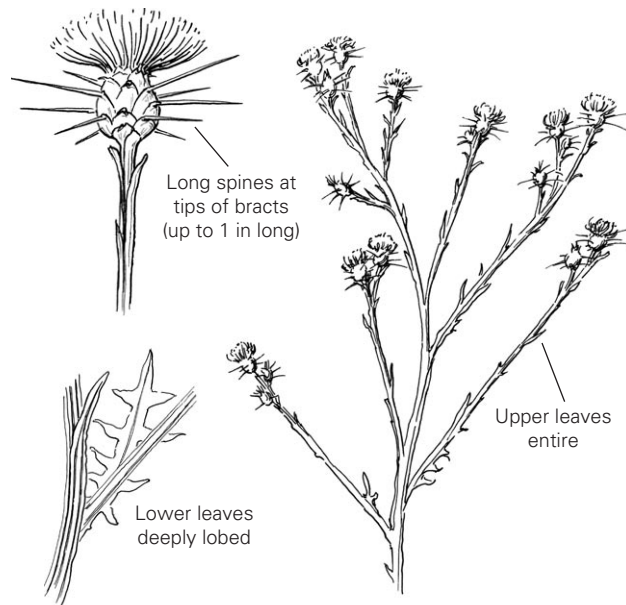

Donaldson

- Also Known As** None
- Origin** Nonnative, invasive
- Habitat** Roadsides, waste areas, grasslands
- Life Cycle** Annual
- Flowering Time** Late June to September
- Management** Pull, dig or mow at first sign of yellow flowers; herbicides are available
- Noxious Weed List** Nevada-YES; California-YES, C-rated

- Height: 0.5 - 5 ft, commonly 2 ft
- Stems: winged
- Leaves: gray and hairy; upper, entire; lower, deeply lobed
- Growth form: stiffly branching
- Flower color: yellow